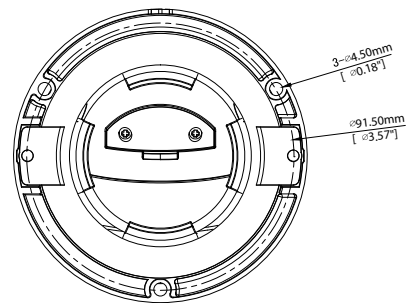

AVC-ET91FT-W
2.4MP HD-TVI FIXED LENS MINI EYEBALL CAMERA

2.4MP HD-TVI FIXED LENS MINI EYEBALL CAMERA

2.4MP HD ANALOG FIXED LENS MINI EYEBALL CAMERA

The AVYCON AVC-ETM91FT-W camera is a 2.4MP HD-TVI Fixed Lens Mini Eyeball Camera. This camera includes a Fixed 3.6mm Lens. Also standard with this series is WDR, UTC, OSD, DC12V, and Dual BNC. This model comes in a white color.

FUNCTIONS

- TVI Solution
- 1/2.9" 2.4 Megapixel Sony Exmor CMOS
- Full HD 1080P
- 0.14" (3.6mm) MP Fixed Lens (ICR)
- 24 IR LEDs Up to 60ft.(18m)
- 0.2Lux (F1.2)
- ICR Filter Change Function
- Anti IR Saturation
- DC 12V (±10%)
- IP66 Weatherproof

DIMENSIONS

Unit : inch (mm)

AVYCON[®]

AVC-ET91FT-W
2.4MP HD-TVI FIXED LENS MINI EYEBALL CAMERA

SPECIFICATIONS

GENERAL	
Image Sensor	1/2.9" 2.4Megapixel Sony Exmor CMOS
Image Resolution	1920 × 1080
Scanning System	Progressive
Video Output	TVI
S/N Ratio	More than 50dB
Min. Illumination	0.2Lux (F1.2)
Iris Adjustment	Auto
Lens	0.14" (3.6mm) Fixed Lens (ICR)
Electronic Shutter	Auto (1/30 ~ 1/10,000) / Auto (1/25 ~ 1/10,000)
OSD Language	Off
Backlight Compensation (BLC)	Auto (1 ~ 16) Adjustment
Day & Night	True
D-WDR	True WDR
Auto Gain Control (AGC)	Auto (1 ~ 5) Adjustment
White Balance	Auto
Privacy Masking	Off
DNR	N/A
Smart IR (Anti-SAT)	On
ISC	Off
Gamma	0.45
Defog	N/A
Digital Zoom	N/A
Dead Pixel Compensation	N/A
Sens-up	N/A
Motion Detection	Off
Digital Effect	Off
RS-485	N/A
IR Led	24pcs 60ft.*(18m)
Input Voltage	DC 12v (±10%)
Power Consumption	IR Off : 130mA (Max.) / IR On : 300mA (Max.)
Operating Environment	-4°F ~ 140°F (-20°C ~ 60°C) / 10% ~ 90% Relative Humidity