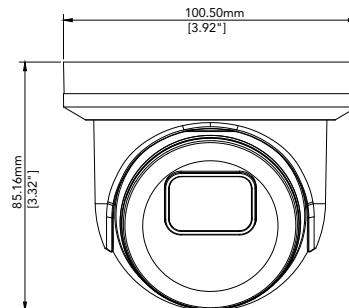

AVC-ET91FT-W
2.4MP HD-TVI FIXED LENS MINI EYEBALL CAMERA

2.4MP HD-TVI FIXED LENS MINI EYEBALL CAMERA

2.4MP HD ANALOG FIXED LENS MINI EYEBALL CAMERA

The AVYCON AVC-ETM91FT-W camera is a 2.4MP HD-TVI Fixed Lens Mini Eyeball Camera. This camera includes a Fixed 3.6mm Lens. Also standard with this series is WDR, UTC, OSD, DC12V, and Dual BNC. This model comes in a white color.

FUNCTIONS

- TVI Solution
- 1/2.9" 2.4 Megapixel Sony Exmor CMOS
- Full HD 1080P
- 0.14" (3.6mm) MP Fixed Lens (ICR)
- 24 IR LEDs Up to 60ft.(18m)
- 0.2Lux (F1.2)
- ICR Filter Change Function
- Anti IR Saturation
- DC 12V (±10%)
- IP66 Weatherproof

DIMENSIONS

Unit : inch (mm)

AVYCON[®]

AVC-ET91FT-W
2.4MP HD-TVI FIXED LENS MINI EYEBALL CAMERA

SPECIFICATIONS

GENERAL	
Image Sensor	1/2.9" 2.4Megapixel Sony Exmor CMOS
Image Resolution	1920 × 1080
Scanning System	Progressive
Video Output	TVI
S/N Ratio	More than 50dB
Min. Illumination	0.2Lux (F1.2)
Iris Adjustment	Auto
Lens	0.14" (3.6mm) Fixed Lens (ICR)
Electronic Shutter	Auto (1/30 ~ 1/10,000) / Auto (1/25 ~ 1/10,000)
OSD Language	Off
Backlight Compensation (BLC)	Auto (1 ~ 16) Adjustment
Day & Night	True
D-WDR	True WDR
Auto Gain Control (AGC)	Auto (1 ~ 5) Adjustment
White Balance	Auto
Privacy Masking	Off
DNR	N/A
Smart IR (Anti-SAT)	On
ISC	Off
Gamma	0.45
Defog	N/A
Digital Zoom	N/A
Dead Pixel Compensation	N/A
Sens-up	N/A
Motion Detection	Off
Digital Effect	Off
RS-485	N/A
IR Led	24pcs 60ft.*(18m)
Input Voltage	DC 12v (±10%)
Power Consumption	IR Off : 130mA (Max.) / IR On : 300mA (Max.)
Operating Environment	-4°F ~ 140°F (-20°C ~ 60°C) / 10% ~ 90% Relative Humidity